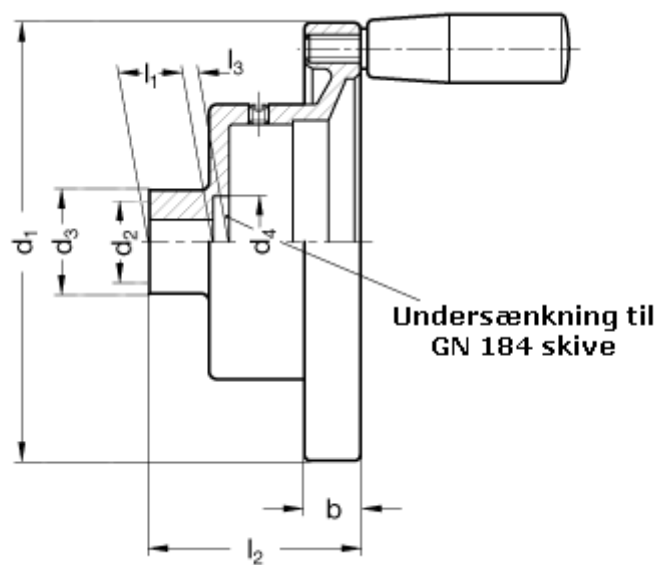

Article number: 20589280

Description: E+G Disc handwheel
GN 323.8-100-K10-R

Measures

$b = 14$

$l_4 = 18$

$d_1 = 100$

$d_2 = 10$

$d_3 = 28$

$d_4 = 20,5$

$l_1 = 17$

$l_2 = 58$

$l_3 = 3,5$